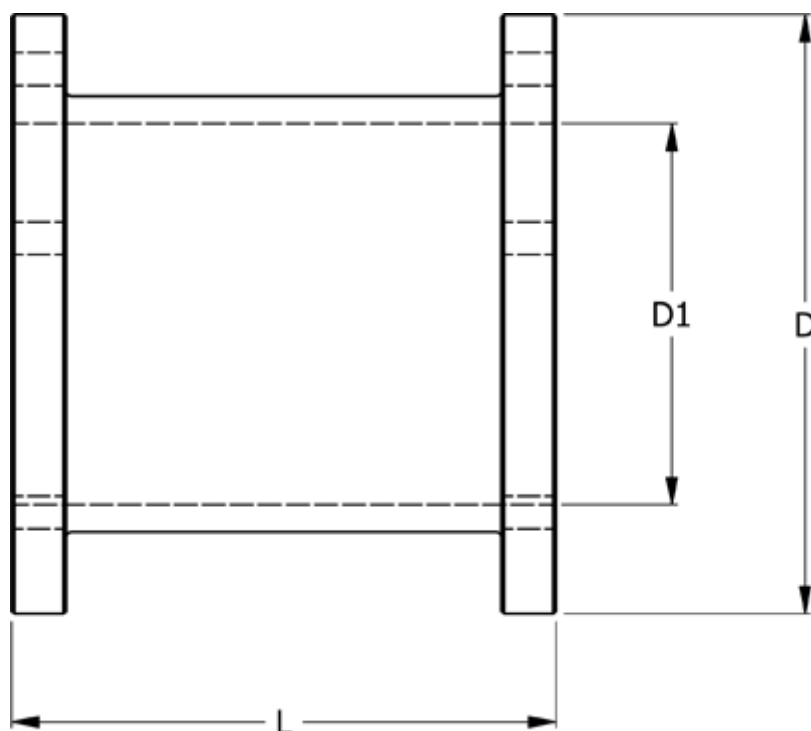

Article number: 330614006200

Description: Coupling N-Eupex str. 140
Part 6 - 140

Measures

D = 140

D1 = 100

L = 200

Torque (N m) = 360